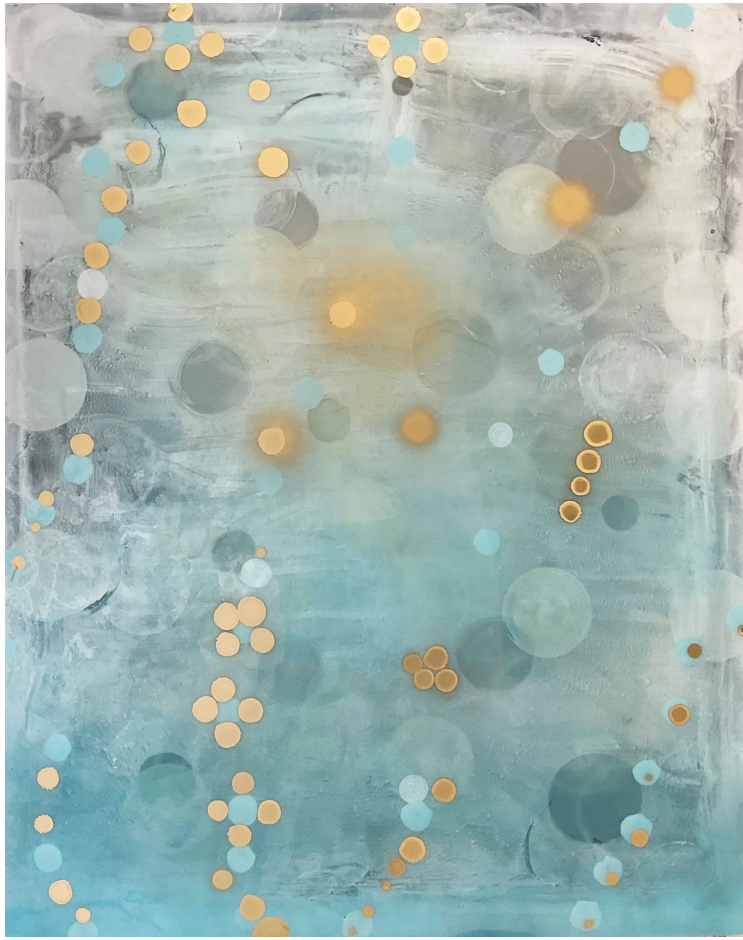

2022
Paintings

2022_Paintings_xl1goe_2

Blue Swirled

Oil and resin on canvas
36 x 36 in (91.44 x 91.44 cm)

Cosmological Connections

oil and resin on linen on wood panel
32 x 96 in (81.28 x 243.84 cm)

In the Twinkle of an Ocean

Oil and resin on canvas
48 x 60 in (121.92 x 152.4 cm)

Princess Photosynthesis

oil and resin on canvas
36 x 60 in (91.44 x 152.4 cm)

Reflecting by the Pool, a Vibration

oil and resin on canvas
48 x 60 in (121.92 x 152.4 cm)

Subcutaneous Rhythm

oil and resin on wood panel
60 x 48 in (152.4 x 121.92 cm)

The Calm in the Shadows
hand tinted and cast resin on wood panel

The Golden Wallpaper

Oil, resin and mixed media on canvas
48 x 60 in (121.92 x 152.4 cm)

The Way You Look Tonight

Oil and resin on canvas
60 x 48 in (152.4 x 121.92 cm)