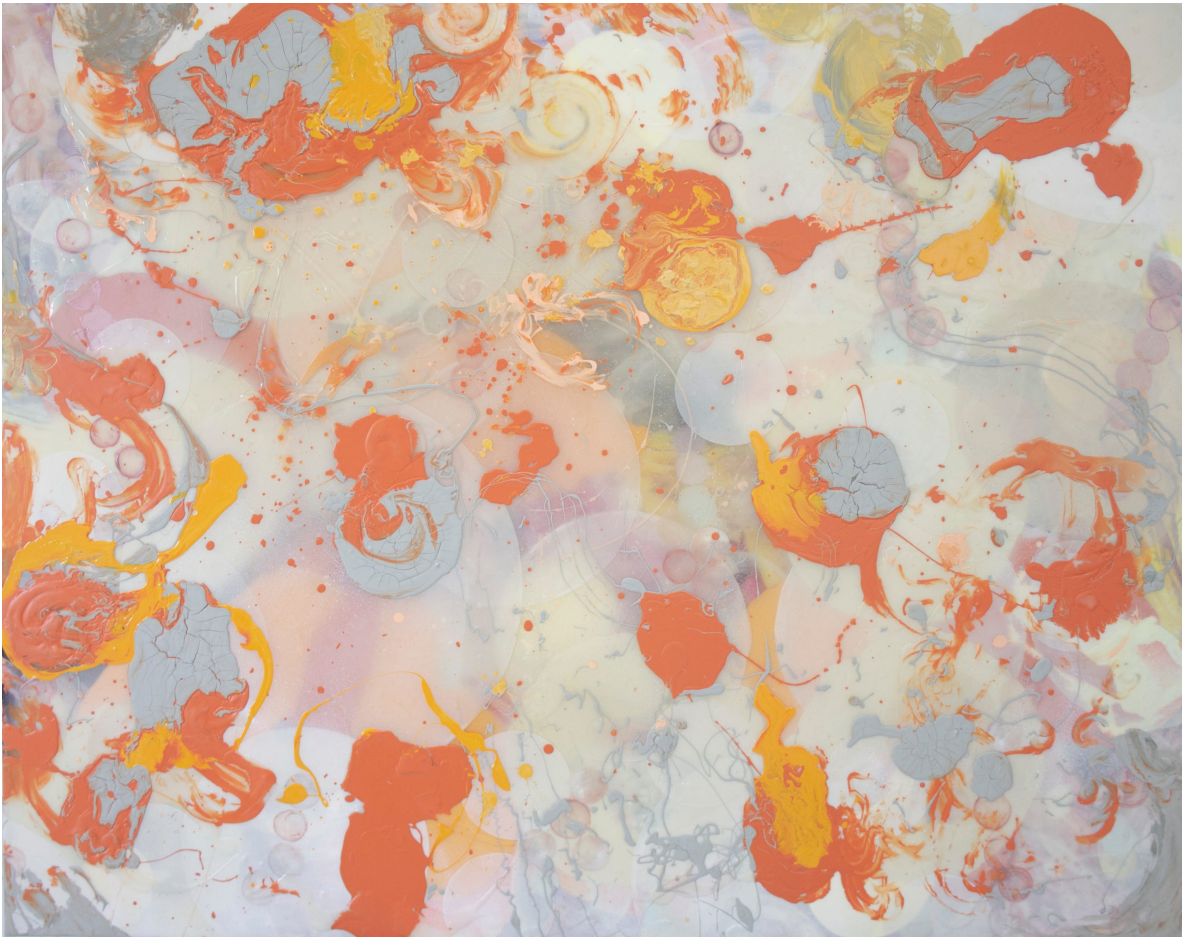

2022
Paintings

2022_Paintings_xl1goe_2

Blue Swirled

Oil and resin on canvas
36 x 36 in (91.44 x 91.44 cm)

Cosmological Connections

oil and resin on linen on wood panel
32 x 96 in (81.28 x 243.84 cm)

In the Twinkle of an Ocean

oil and resin on canvas
60 x 36 in (152.4 x 91.44 cm)

Lightheaded

oil and resin on canvas
36 x 36 in (91.44 x 91.44 cm)

Liquid Mindscape

Oil and resin on canvas
48 x 60 in (121.92 x 152.4 cm)

Neural Plasticity

Subcutaneous Rhythm

oil and resin on wood panel
60 x 48 in (152.4 x 121.92 cm)

The Calm in the Shadows
hand tinted and cast resin on wood panel

The Golden Wallpaper

Oil, resin and mixed media on canvas
48 x 60 in (121.92 x 152.4 cm)