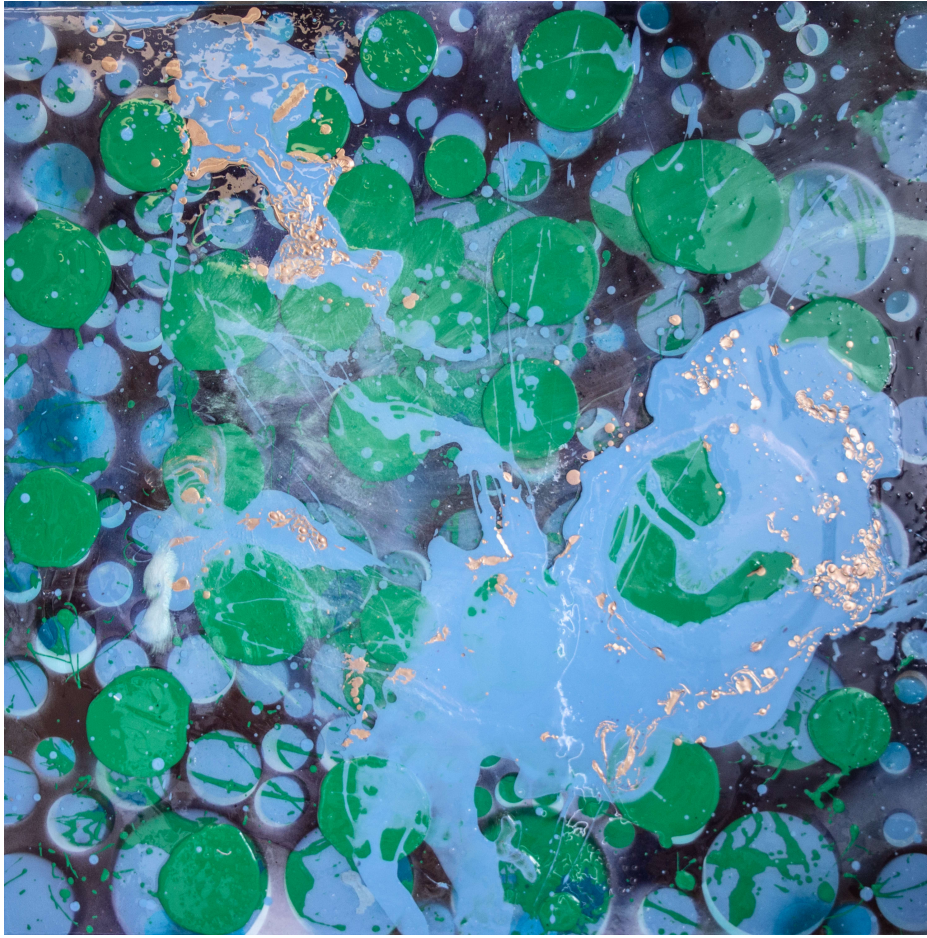

2022
Paintings

2022_Paintings_xl1goe_2

Blue Swirled

Oil and resin on canvas
36 x 36 in (91.44 x 91.44 cm)

Cosmological Connections

oil and resin on linen on wood panel
32 x 96 in (81.28 x 243.84 cm)

In the Twinkle of an Ocean

oil and resin on canvas
60 x 36 in (152.4 x 91.44 cm)

Lightheaded

oil and resin on canvas
36 x 36 in (91.44 x 91.44 cm)

Liquid Mindscape

Oil and resin on canvas
48 x 60 in (121.92 x 152.4 cm)

Neural Plasticity

Subcutaneous Rhythm

oil and resin on wood panel
60 x 48 in (152.4 x 121.92 cm)

The Calm in the Shadows
hand tinted and cast resin on wood panel

The Golden Wallpaper

Oil, resin and mixed media on canvas
48 x 60 in (121.92 x 152.4 cm)