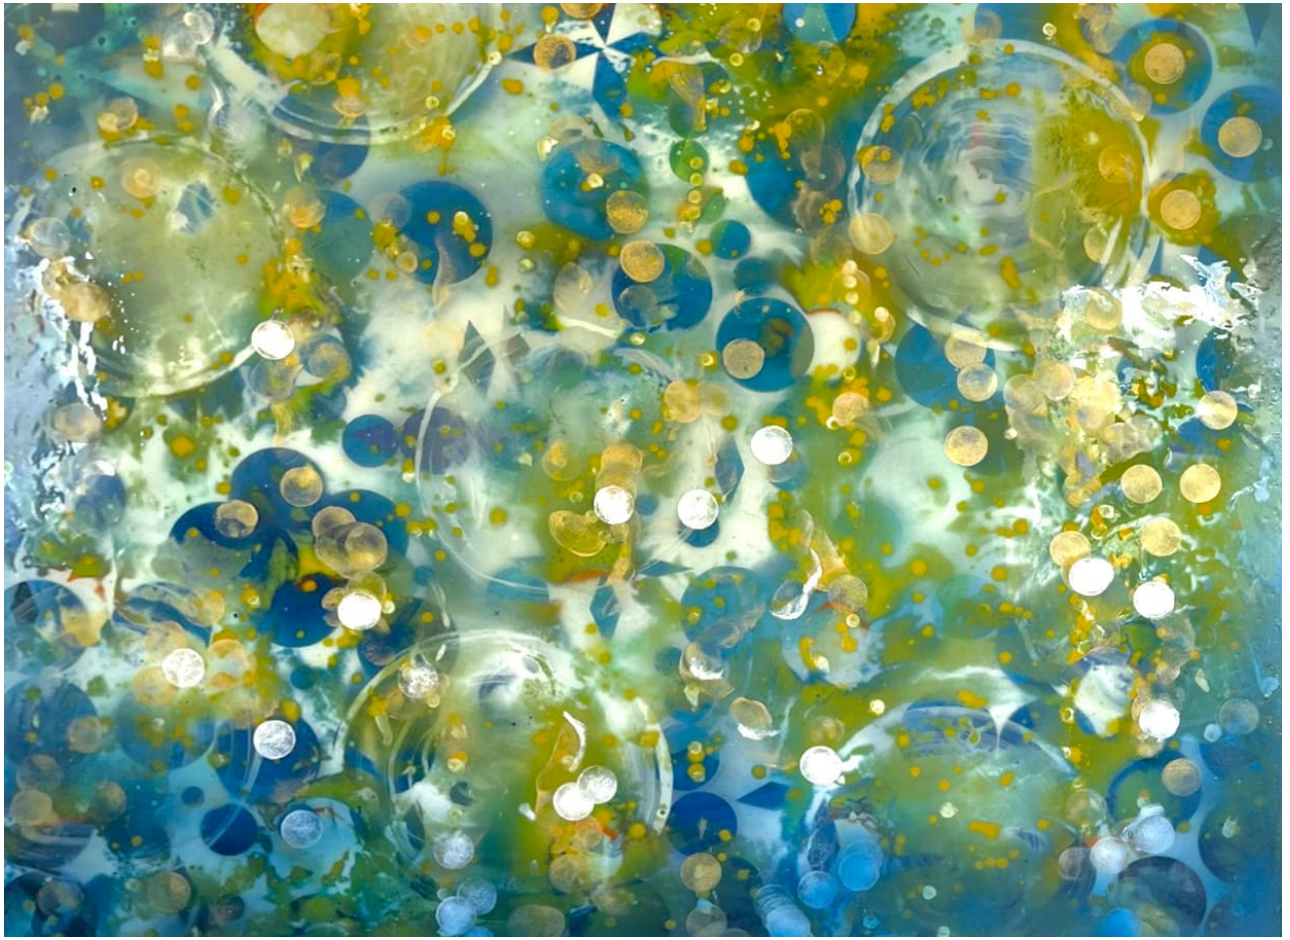

2022
Paintings

2022_Paintings_xl1goe_2

Blue Swirled

Oil and resin on canvas
36 x 36 in (91.44 x 91.44 cm)

Cosmological Connections

oil and resin on linen on wood panel
32 x 96 in (81.28 x 243.84 cm)

In the Twinkle of an Ocean

oil and resin on canvas
60 x 36 in (152.4 x 91.44 cm)

Lightheaded

oil and resin on canvas
36 x 36 in (91.44 x 91.44 cm)

Liquid Mindscape

Oil and resin on canvas
48 x 60 in (121.92 x 152.4 cm)

Neural Plasticity

Subcutaneous Rhythm

oil and resin on wood panel
60 x 48 in (152.4 x 121.92 cm)

The Calm in the Shadows
hand tinted and cast resin on wood panel

The Golden Wallpaper

Oil, resin and mixed media on canvas
48 x 60 in (121.92 x 152.4 cm)