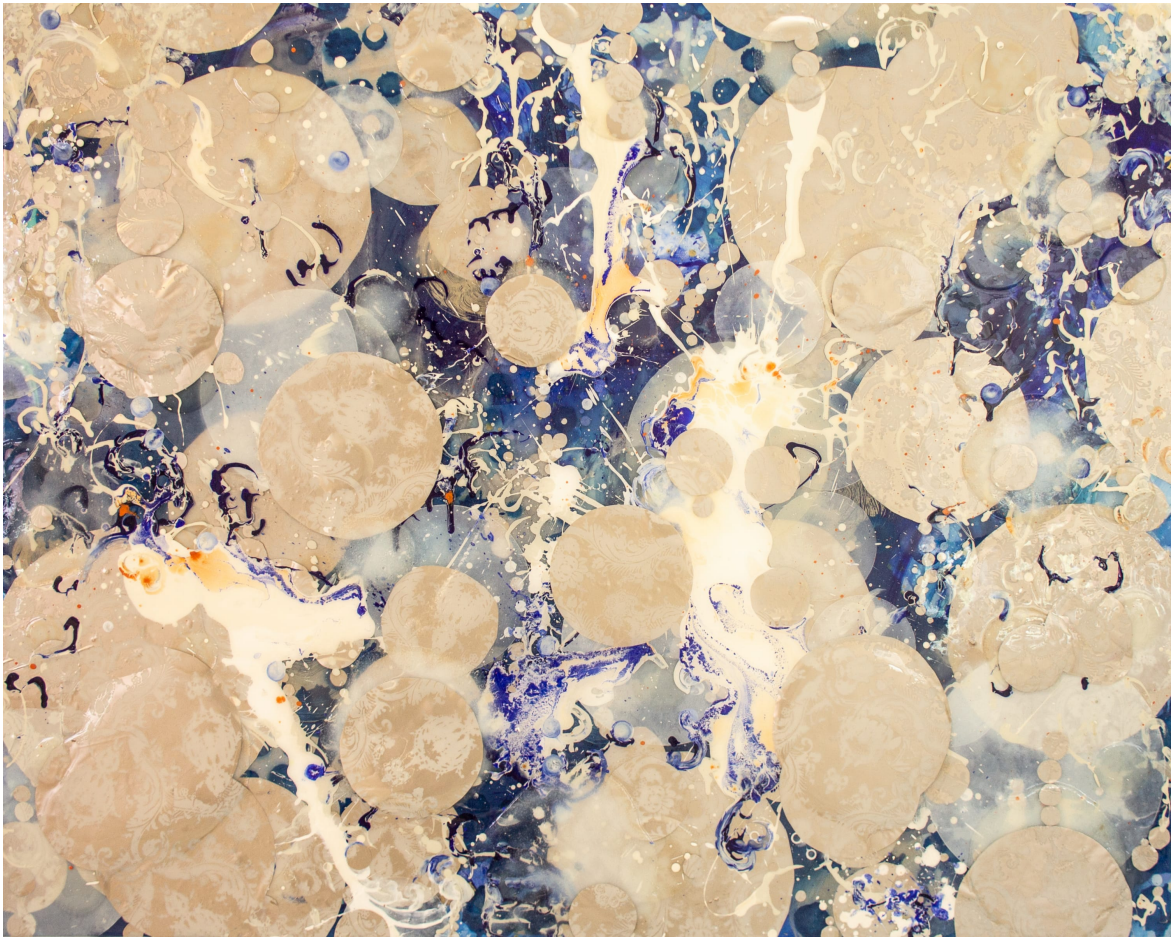

2022
Paintings

2022_Paintings_xl1goe_2

Blue Swirled

Oil and resin on canvas
36 x 36 in (91.44 x 91.44 cm)

Cosmological Connections

oil and resin on linen on wood panel
32 x 96 in (81.28 x 243.84 cm)

In the Twinkle of an Ocean

Oil and resin on canvas
48 x 60 in (121.92 x 152.4 cm)

Princess Photosynthesis

oil and resin on canvas
36 x 60 in (91.44 x 152.4 cm)

Reflecting by the Pool, a Vibration

oil and resin on canvas
48 x 60 in (121.92 x 152.4 cm)

Subcutaneous Rhythm

oil and resin on wood panel
60 x 48 in (152.4 x 121.92 cm)

The Calm in the Shadows
hand tinted and cast resin on wood panel

The Golden Wallpaper

Oil, resin and mixed media on canvas
48 x 60 in (121.92 x 152.4 cm)