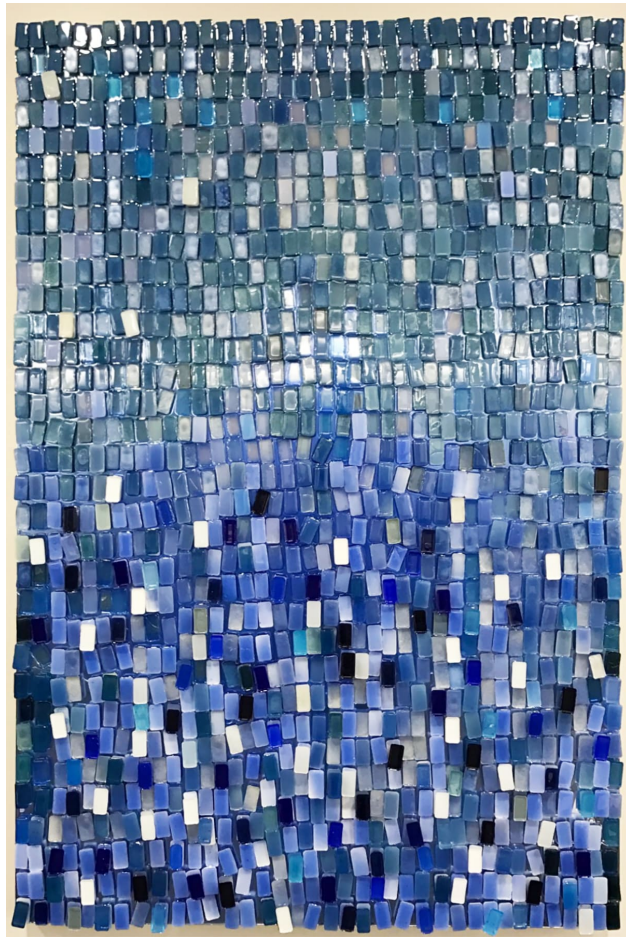

2017 - 2019
Paintings

2017_2019_Paintings_wgywle_3

Autumnal Mantra

oil and resin on canvas
90 x 120 in (228.6 x 304.8 cm)

Babaloo Rainforest

Oil on mirror on wood panel
80 x 30 in (203.2 x 76.2 cm)

Closer II

hand cast and pigmented resin on Canvas
30 x 24 in (76.2 x 60.96 cm)

Genesis of Orange

oil, resin and mixed media on canvas panel
14 x 16.5 in (35.56 x 41.91 cm)

Levitate

Oil and resin on canvas
30 x 30 x 0 in (76.2 x 76.2 x 0.0 cm)

Lifted from Oblivion

oil and resin on canvas
30 x 30 in (76.2 x 76.2 cm)

Mauna Kea

Oil and mixed media on mirror on wood panel
38 x 80 in (96.52 x 203.2 cm)

Memory's Tricks

oil, resin and mixed media on canvas panel
14 x 16.5 in (35.56 x 41.91 cm)

oil and resin on canvas
60 x 48 in (152.4 x 121.92 cm)

Waterfall I

hand cast and pigmented resin on wood panel
60 x 40 in (152.4 x 101.6 cm)

Waterfall III

hand pigmented resin on plexiglas
60 x 48 in (152.4 x 121.92 cm)