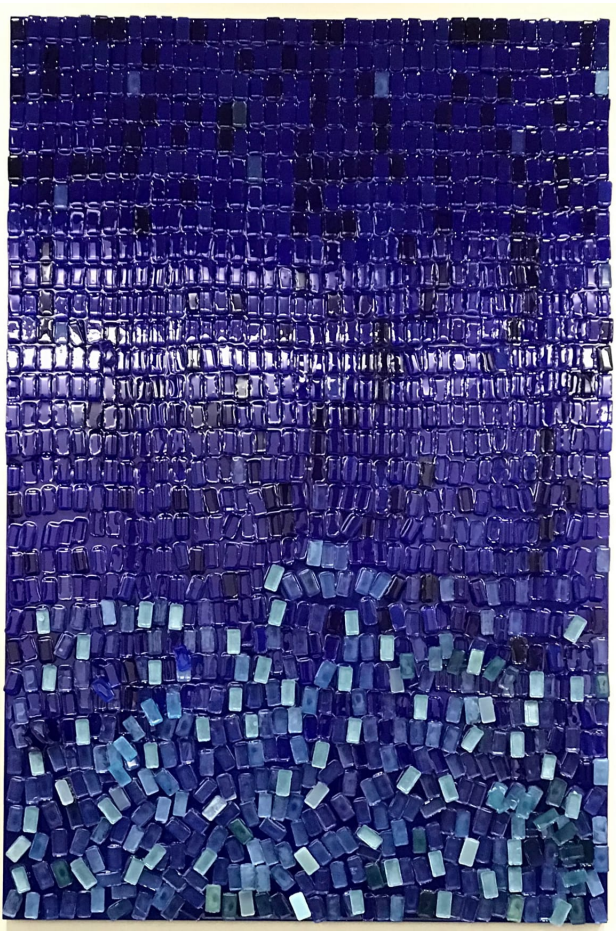

Waterfall I

hand cast and pigmented resin on wood panel
60 x 40 in (152.4 x 101.6 cm)