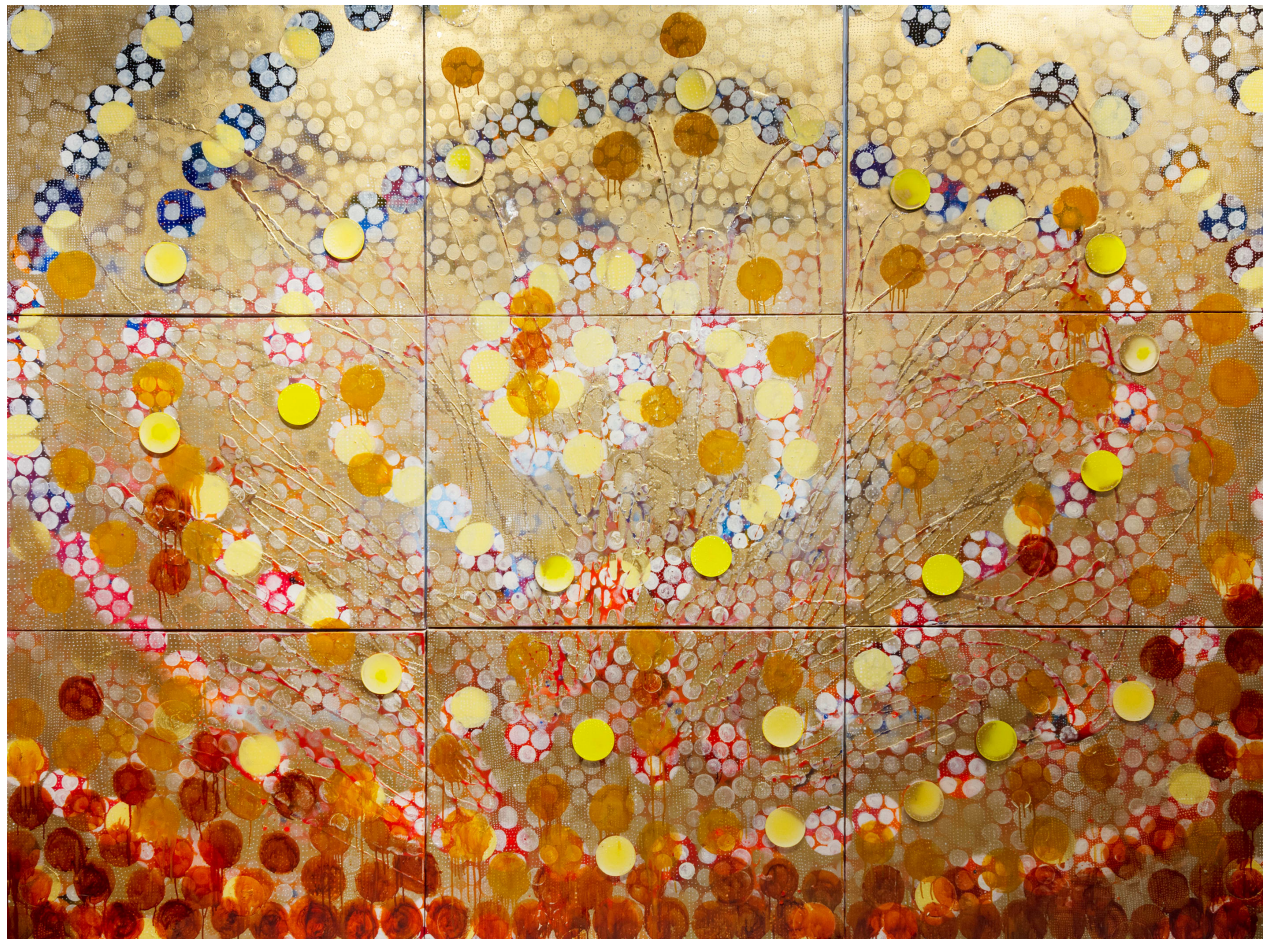

2017 - 2019
Paintings

2017_2019_Paintings_wgywle_3

Autumnal Mantra

oil and resin on canvas
90 x 120 in (228.6 x 304.8 cm)

Babaloo Rainforest

Oil on mirror on wood panel
80 x 30 in (203.2 x 76.2 cm)

Closer II

oil on canvas

30 x 30 in (76.2 x 76.2 cm)

Dance

Oil and mixed media on linen
30 x 30 in (76.2 x 76.2 cm)

Diamonds for the Trees

oil on canvas

48 x 96 in (121.92 x 243.84 cm)

Eddy II

hand cast and pigmented resin on Canvas
30 x 24 in (76.2 x 60.96 cm)

Genesis of Orange

oil, resin and mixed media on canvas panel
14 x 16.5 in (35.56 x 41.91 cm)

Levitate

Oil and resin on canvas
30 x 30 x 0 in (76.2 x 76.2 x 0.0 cm)

The Uncovering of Spring

oil and resin on canvas
36 x 60 in (91.44 x 152.4 cm)

Three is the Magic Number
mixed media on wall

Turning Time Around

Oil and mixed media on linen
60 x 40 in (152.4 x 101.6 cm)

Untitled (Purple and Green)