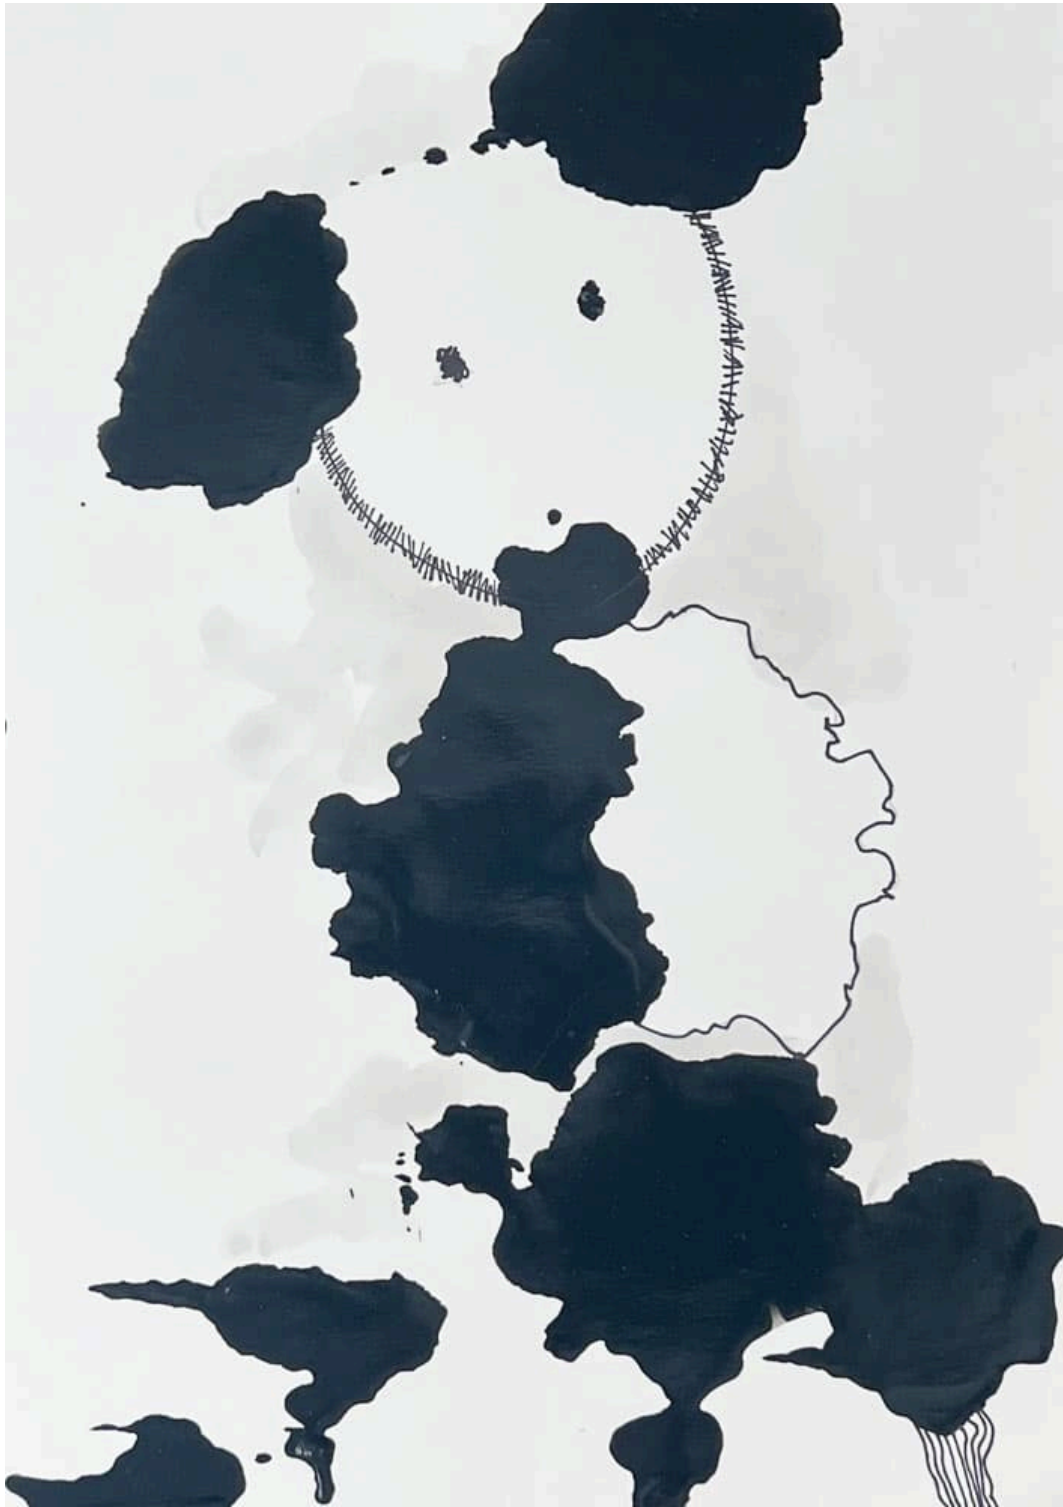

Jody Levinson

Ruffy, 2026

Mixed Media on Japanese Paper

18 x 14 in

$750

BRUCE
LURIE
GALLERY

Bruce Lurie Gallery
(310) 869-0024
info.lurigallery@gmail.com