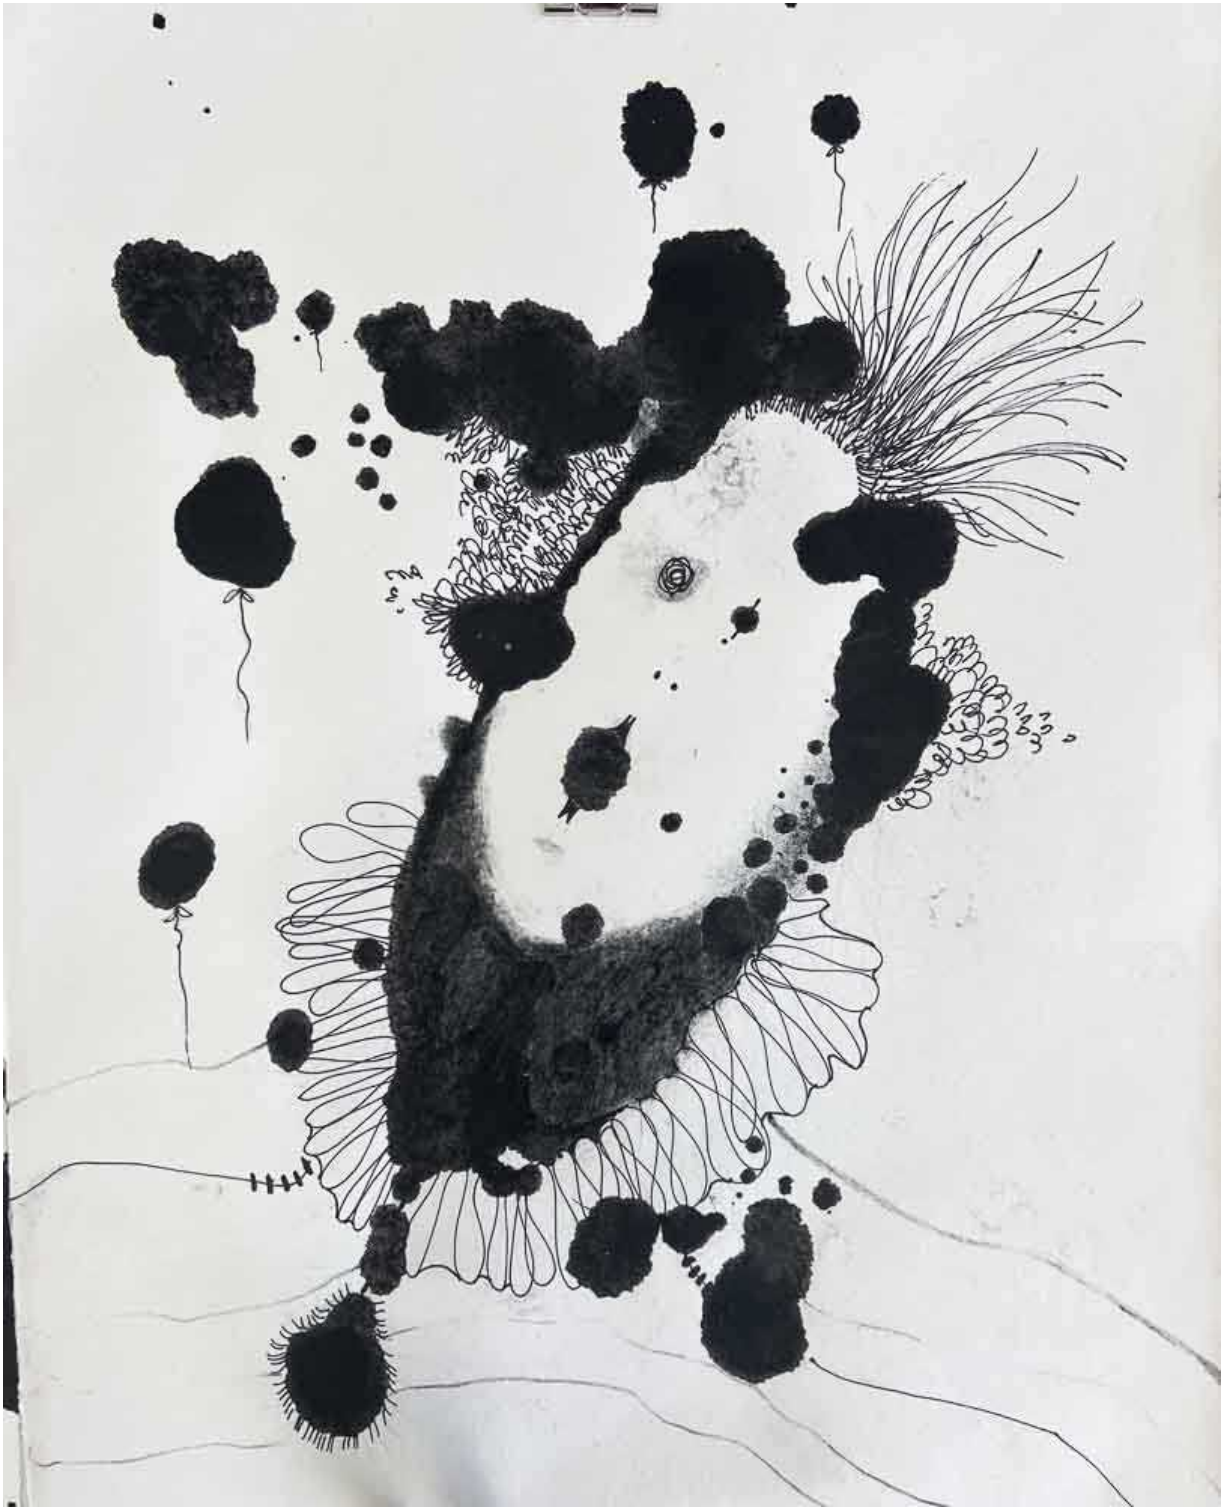

24 x 20 in

\$1,200

BRUCE
LURIE
GALLERY

Bruce Lurie Gallery
(310) 869-0024
info.lurigallery@gmail.com

Jody Levinson

Collar, 2026

Mixed Media on Japanese Paper

24 x 20 in