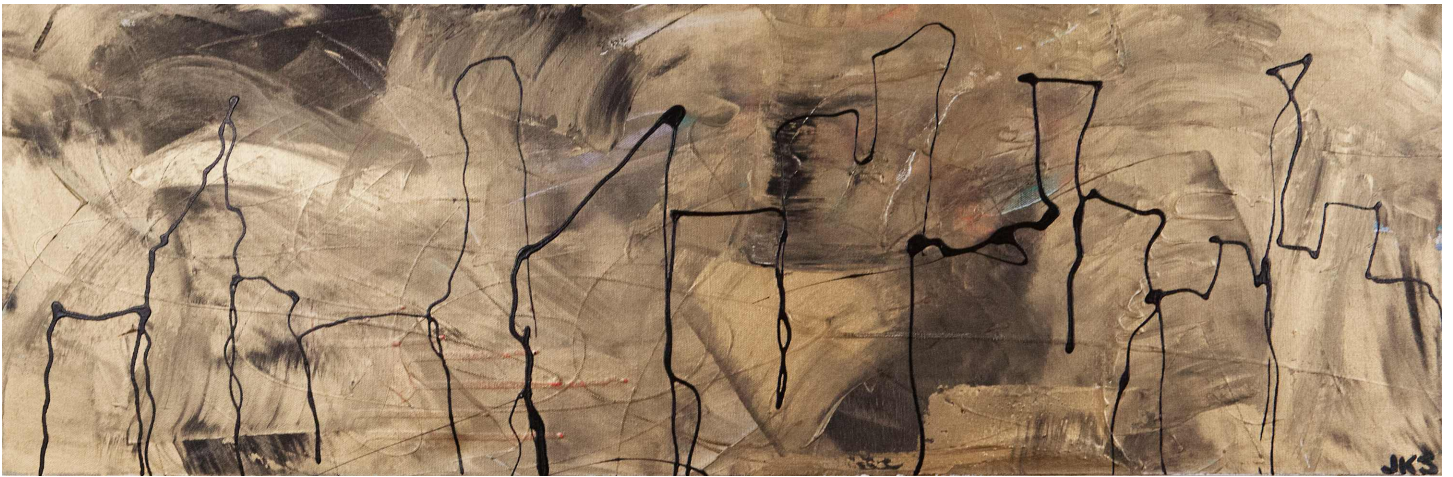

Jessica Krause Smith

City, 2015
acrylic on canvas
12 x 36 x 1.5 in
$2,500