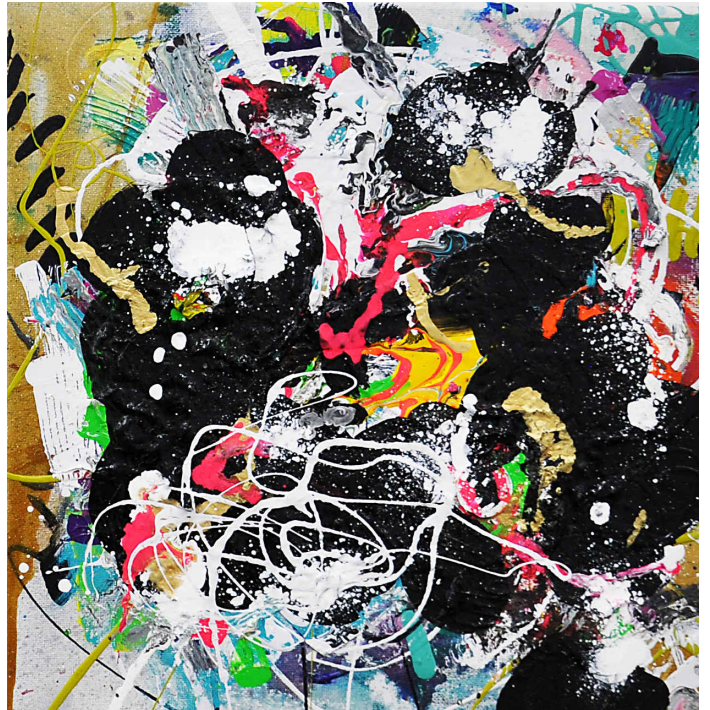

Jessica Krause Smith

Night Moves, 2022

acrylic on canvas

12 x 24 x 0.75 in

$1,400